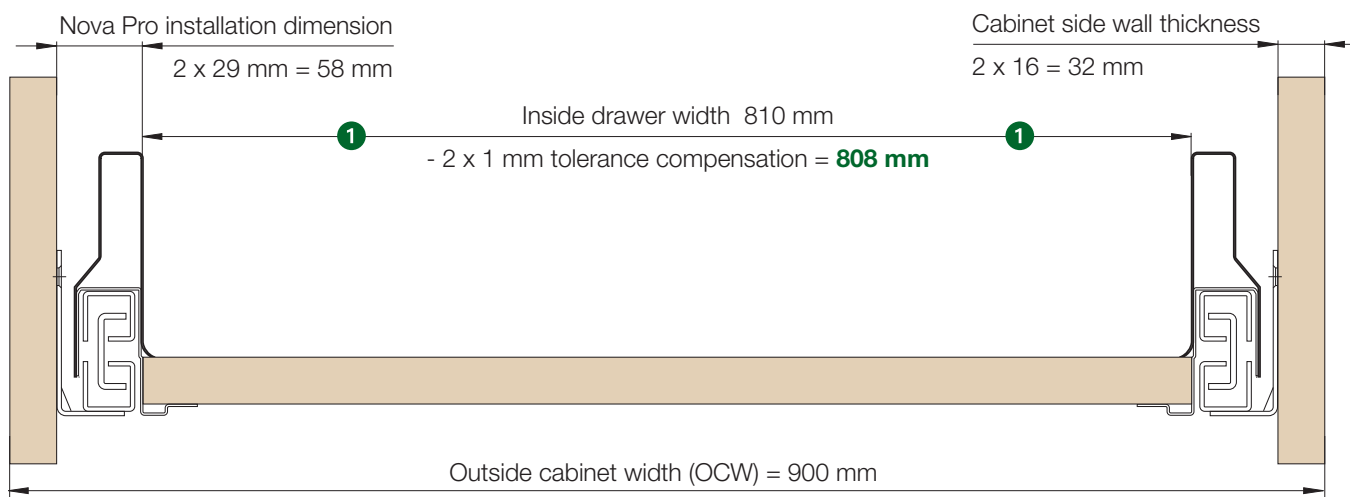

Example

Outside cabinet width 900 mm, cabinet side wall thickness 16 mm

Calculation of the inside drawer width

Outside cabinet width	900 mm
Cabinet side wall (2 x 16 mm)	- 32 mm
Nova Pro installation dim.	- 58 mm
Tolerance compensation	- 2 mm

Inside drawer width 808 mm

2 Select the modules:

Combine the modules of your choice. Make sure that the total widths of the modules you select add up to the inside drawer width you have previously calculated.

Example

Spice containers

Kitchen roll dispenser

Spice rack insert

Your inside drawer width for Nova Pro Cucina

Cabinet side wall thickness	Outside cabinet width									
	300	400	500	600	700	800	900	1000	1100	1200
16 mm	208	308	408	508	608	708	808	908	1008	1108
19 mm	202	302	402	502	602	702	802	902	1002	1102